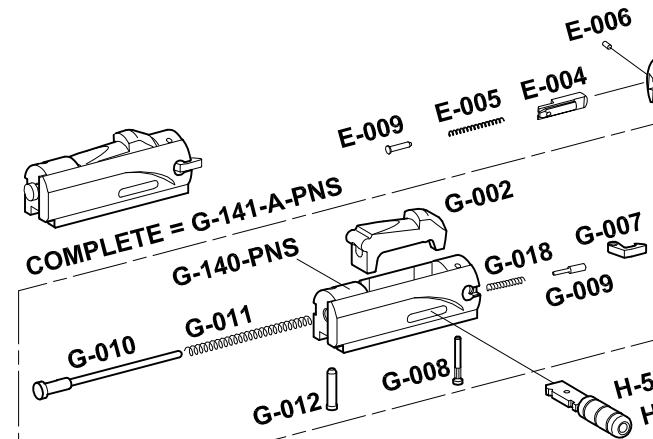

**L4S SPORTING COMPACT
& SPORTING COMPACT REVERSE**

H-225-A-W (SPORTING COMPACT)
H-227-A-W (SPORTING COMPACT REVERSE)

H-221-A (DELUXE SPORTING)
H-219-A (GREY SPORTING)
H-204-A-W (SPORTING)

SEMI AUTO L4S SPORTING
cal. 12/70mm - 12/2 3/4"

COMPLETE = G-197-A

COMPLETE = H-158-A1-PNS

COMPLETE = H-159-A1-PNS

L4S SPORTING REVERSE

COMPLETE STOCK
H-206-A-W

OPTIONAL
A-053 (12mm)
A-075 (27mm)
A-079 (22mm TRAP)
A-097 (12mm NYLON)

OPTIONAL
KIT = H-147-A