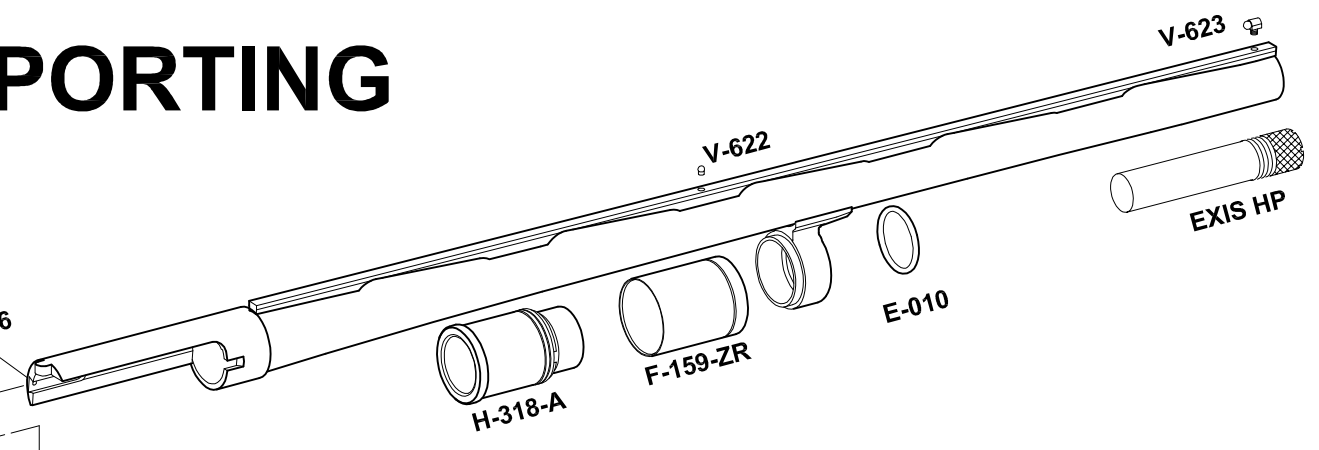

**L4S SPORTING COMPACT
& SPORTING COMPACT REVERSE**

H-225-A-W (SPORTING COMPACT)
H-227-A-W (SPORTING COMPACT REVERSE)

H-221-A (DELUXE SPORTING)
H-219-A (GREY SPORTING)
H-204-A-W (SPORTING)

SEMI AUTO L4S SPORTING
cal. 12/70mm - 12/2 3/4"

COMPLETE = G-197-A

COMPLETE = H-158-A1-PNS

COMPLETE = H-159-A1-PNS

L4S SPORTING REVERSE

COMPLETE STOCK
H-206-A-W

OPTIONAL
A-053 (12mm)
A-075 (27mm)
A-079 (22mm TRAP)
A-097 (12mm NYLON)

OPTIONAL
KIT = H-147-A