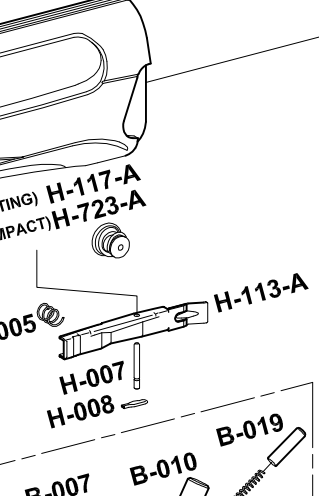

**L4S SPORTING COMPACT
& SPORTING COMPACT REVERSE**

H-225-A-W (SPORTING COMPACT)
H-227-A-W (SPORTING COMPACT REVERSE)

H-221-A (DELUXE SPORTING)
H-219-A (GREY SPORTING)
H-204-A-W (SPORTING)

SEMI AUTO L4S SPORTING
cal. 12/70mm - 12/2 3/4"

COMPLETE = G-197-A

COMPLETE = H-158-A1-PNS

COMPLETE = H-159-A1-PNS

L4S SPORTING REVERSE

COMPLETE STOCK
H-206-A-W

OPTIONAL
A-053 (12mm)
A-075 (27mm)
A-079 (22mm TRAP)
A-097 (12mm NYLON)

OPTIONAL
KIT = H-147-A