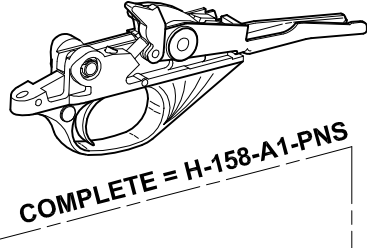

**L4S SPORTING COMPACT
& SPORTING COMPACT REVERSE**

H-225-A-W (SPORTING COMPACT)
H-227-A-W (SPORTING COMPACT REVERSE)

H-221-A (DELUXE SPORTING)
H-219-A (GREY SPORTING)
H-204-A-W (SPORTING)

SEMI AUTO L4S SPORTING
cal. 12/70mm - 12/2 3/4"

COMPLETE = G-197-A

COMPLETE = H-158-A1-PNS

COMPLETE = H-159-A1-PNS

L4S SPORTING REVERSE

COMPLETE STOCK
H-206-A-W

OPTIONAL
A-053 (12mm)
A-075 (27mm)
A-079 (22mm TRAP)
A-097 (12mm NYLON)

OPTIONAL
KIT = H-147-A