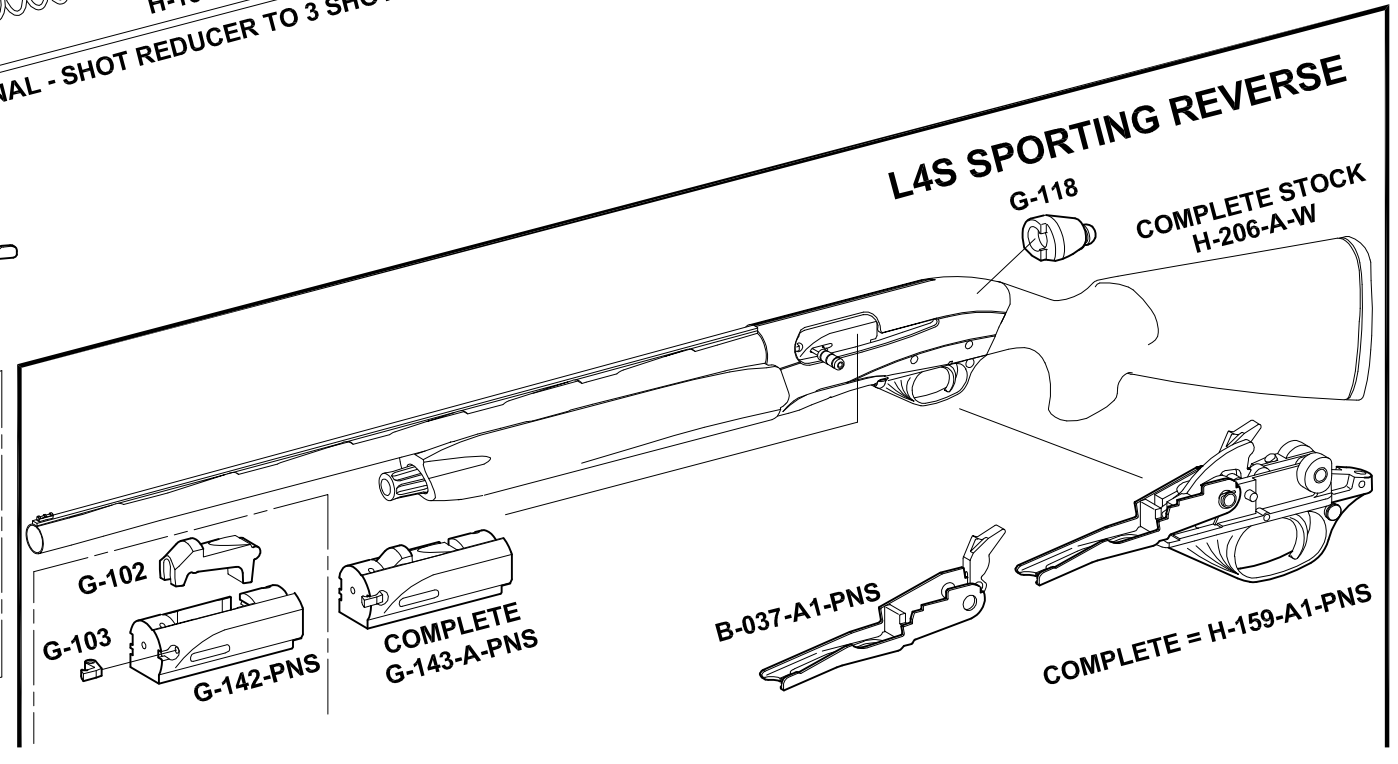

**L4S SPORTING COMPACT
& SPORTING COMPACT REVERSE**

H-225-A-W (SPORTING COMPACT)
H-227-A-W (SPORTING COMPACT REVERSE)

H-221-A (DELUXE SPORTING)
H-219-A (GREY SPORTING)
H-204-A-W (SPORTING)

SEMI AUTO L4S SPORTING
cal. 12/70mm - 12/2 3/4"

COMPLETE = G-197-A

COMPLETE = H-158-A1-PNS

COMPLETE = H-159-A1-PNS

L4S SPORTING REVERSE

COMPLETE STOCK
H-206-A-W

OPTIONAL
A-053 (12mm)
A-075 (27mm)
A-079 (22mm TRAP)
A-097 (12mm NYLON)

OPTIONAL
KIT = H-147-A