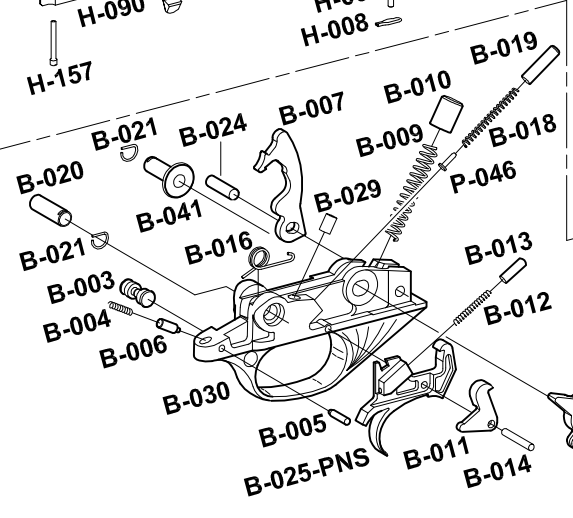

**L4S SPORTING COMPACT
& SPORTING COMPACT REVERSE**

H-225-A-W (SPORTING COMPACT)
H-227-A-W (SPORTING COMPACT REVERSE)

H-221-A (DELUXE SPORTING)
H-219-A (GREY SPORTING)
H-204-A-W (SPORTING)

SEMI AUTO L4S SPORTING
cal. 12/70mm - 12/2 3/4"

COMPLETE = G-197-A

COMPLETE = H-158-A1-PNS

COMPLETE = H-159-A1-PNS

L4S SPORTING REVERSE

COMPLETE STOCK
H-206-A-W

OPTIONAL
A-053 (12mm)
A-075 (27mm)
A-079 (22mm TRAP)
A-097 (12mm NYLON)

OPTIONAL
KIT = H-147-A