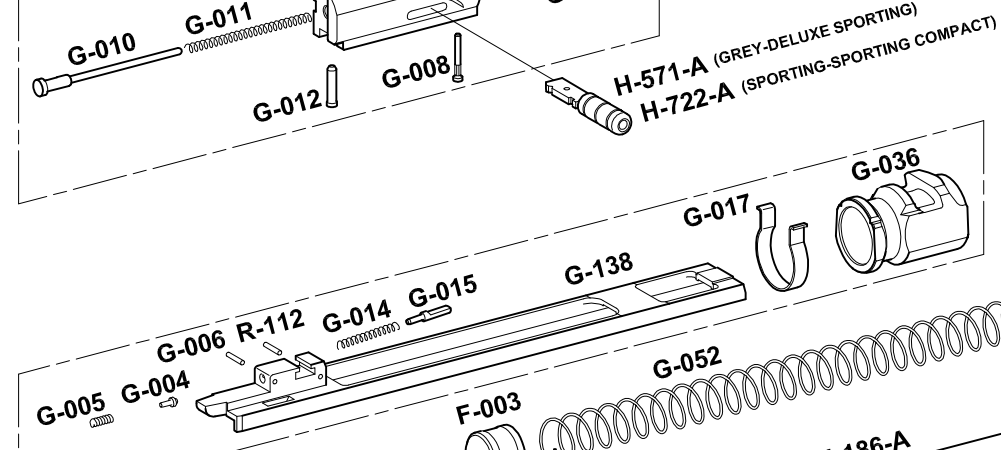

**L4S SPORTING COMPACT
& SPORTING COMPACT REVERSE**

H-225-A-W (SPORTING COMPACT)
H-227-A-W (SPORTING COMPACT REVERSE)

H-221-A (DELUXE SPORTING)
H-219-A (GREY SPORTING)
H-204-A-W (SPORTING)

SEMI AUTO L4S SPORTING
cal. 12/70mm - 12/2 3/4"

COMPLETE = G-197-A

COMPLETE = H-158-A1-PNS

COMPLETE = H-159-A1-PNS

L4S SPORTING REVERSE

COMPLETE STOCK
H-206-A-W

OPTIONAL
A-053 (12mm)
A-075 (27mm)
A-079 (22mm TRAP)
A-097 (12mm NYLON)

OPTIONAL
KIT = H-147-A